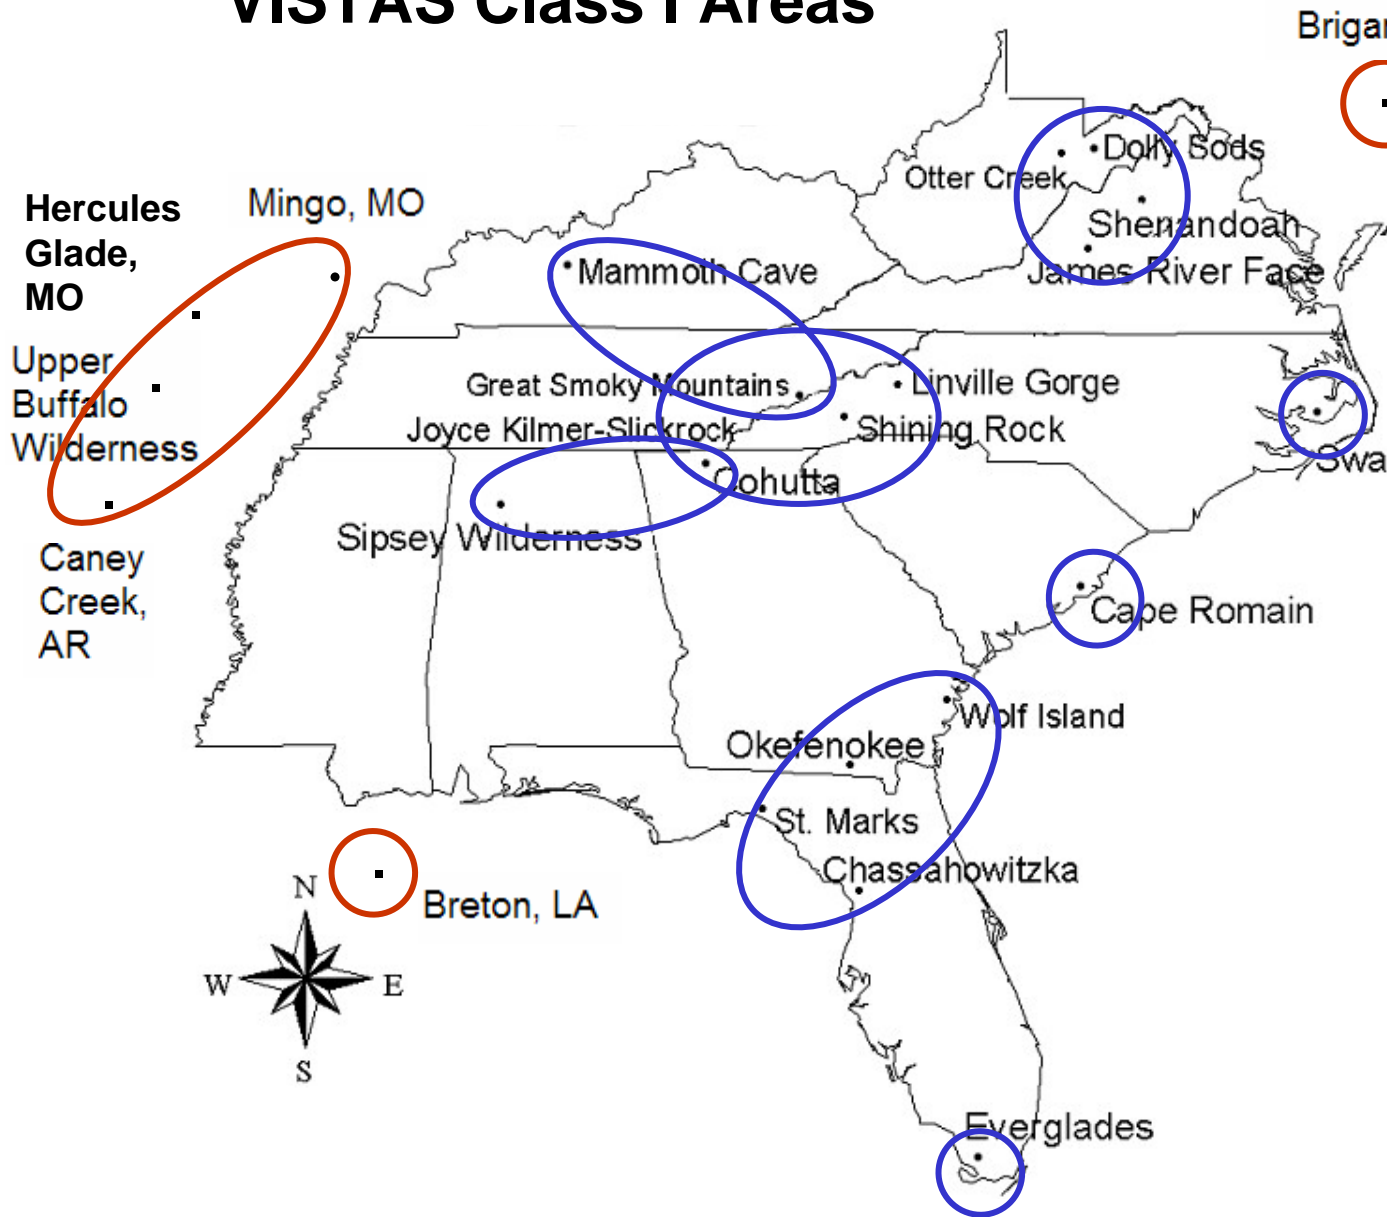

# VISTAS Class I Areas

- Mountains Groupings**
1. Great Smoky Mtns (5 sites)
  2. Mammoth Cave
  3. Sipsey
  4. Shenandoah (4 sites)
- Coastal Groupings**
5. Swanquarter
  6. Cape Romain
  7. Okefenokee (4 sites)
  8. Everglades
- Neighboring Sites**
9. Breton
  10. Mingo (4 sites)
  11. Brigantine