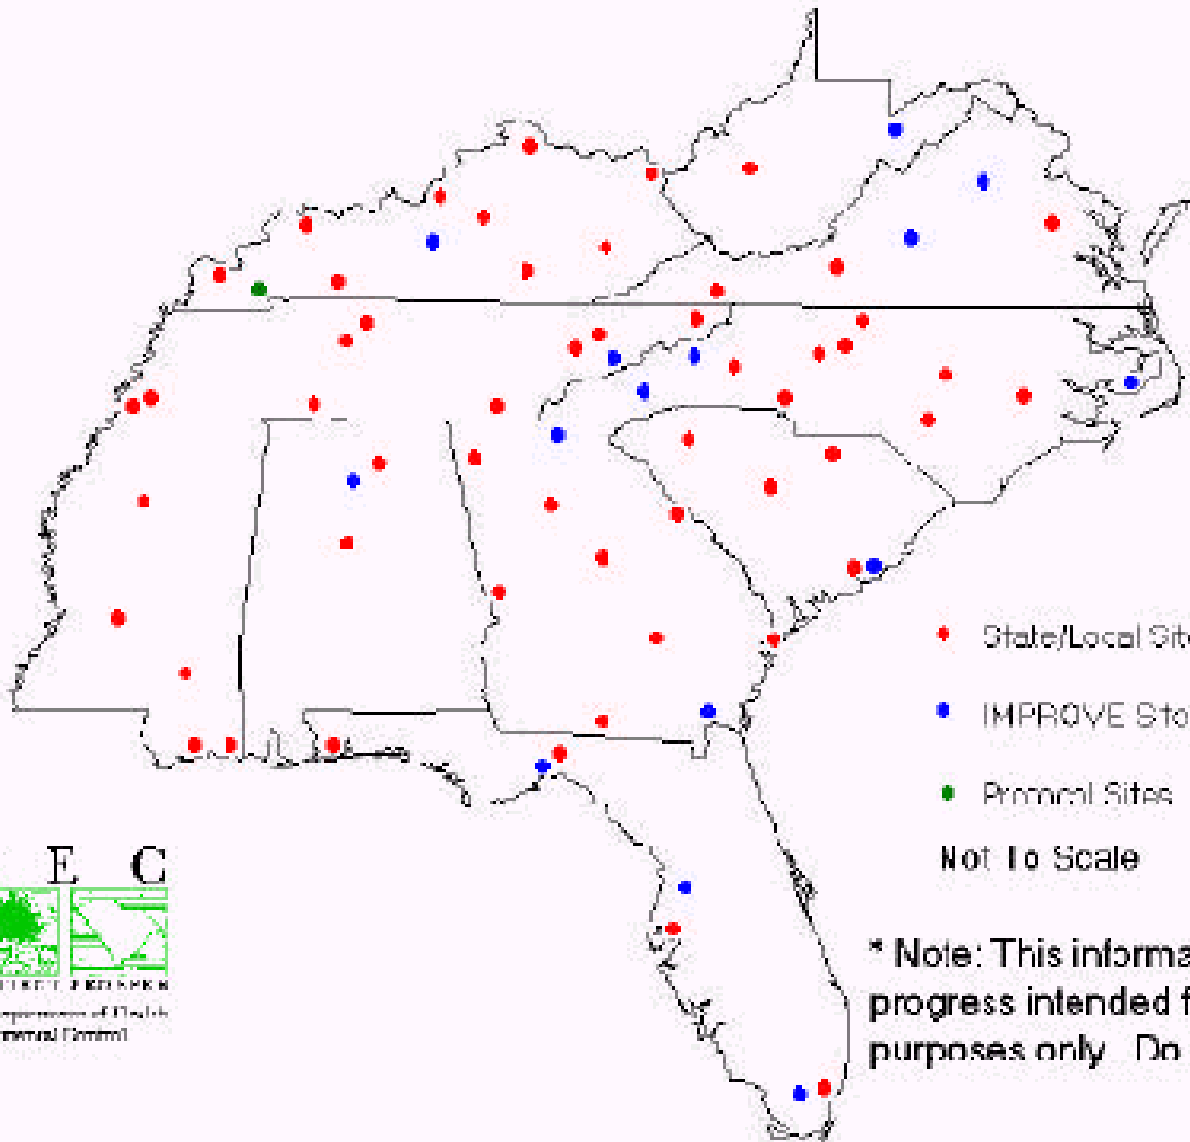

VISTAS PM2.5 Speciation Sites*

D H E C

PROMOTE. PROTECT. PREVENT.
Florida's Center for Prevention of Disease
and Environmental Health

Current/Planned Urban & Rural PM_{2.5} Speciation Networks